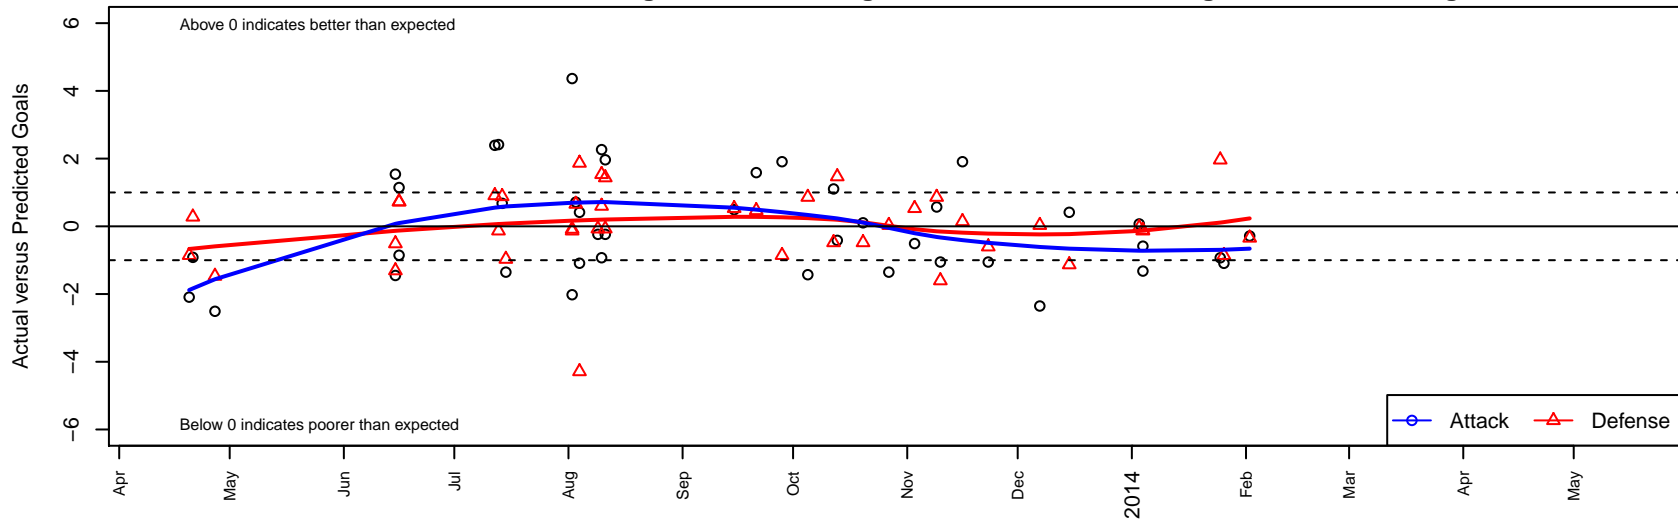

PacNW Blue B98

Dots are actual minus expected GF (blue circles) and GA (red triangles).
Blue line is smoothed change in attack strength. Red is smoothed change in defense strength.